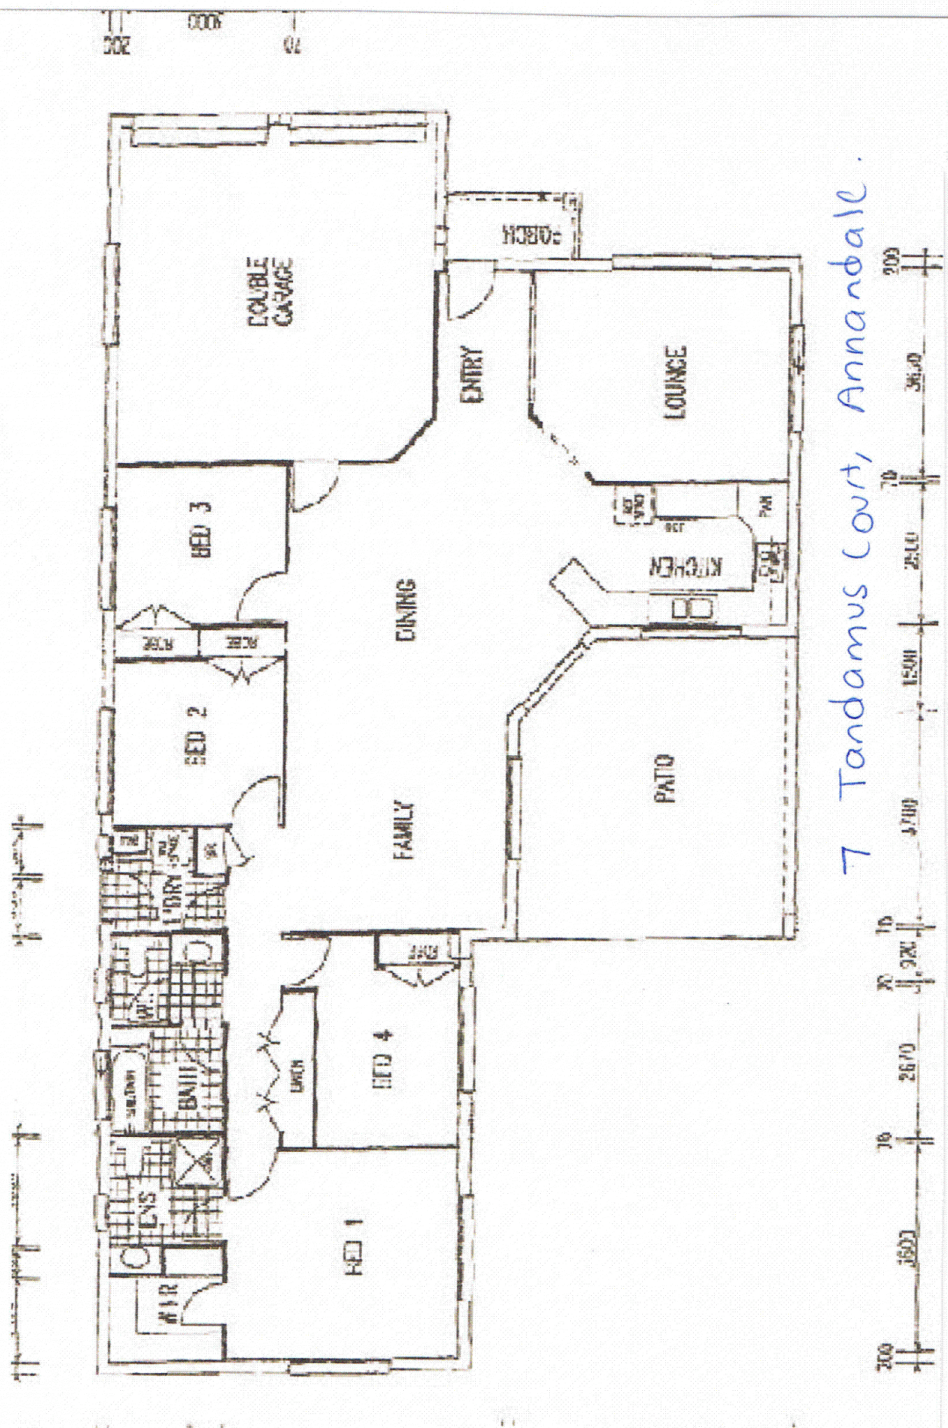

ANNANDALE

4  2  2 

Building Size : 16 sqm
Land Size : 955 sqm
View : <https://www.lizmcleanproperty.com.au/sale/qld/townsville-district/annandale/residential/house/5935167>

Liz McLean
0425366823

7 Tandanus Court, Annandale.